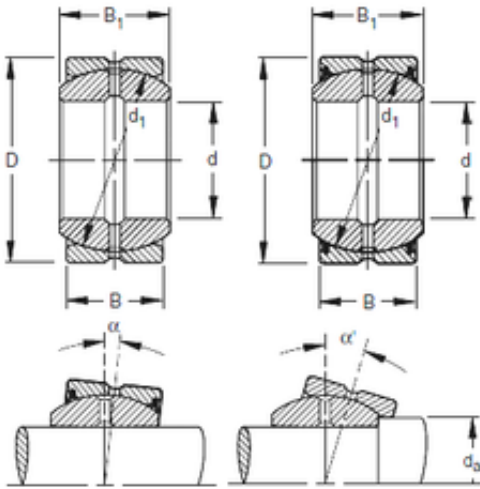

BEARING MFG. CORP.

YRTM395 395*525*65mm Bearings YRTM Rotary Table Turntable Bearings

Bearing No. 15SF24

15SF24 Bearing 2D drawings and 3D CAD models

Size	38.1x61.912x28.58 mm
Bore Diameter	38,1 mm
Outer Diameter	61,912 mm
Width	28,58 mm
d	38,1 mm
D	61,912 mm
B1	33,32 mm
C	28,58 mm
d1	54,74 mm