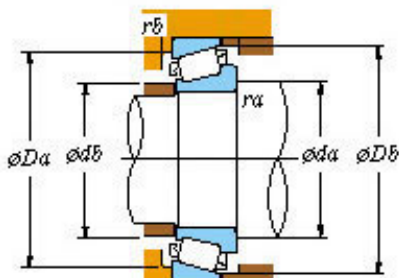

# BEARING MFG. CORP.

■ Mounting dimensions

Lm11949/10 Bearing 2D drawings and 3D CAD models

Koyo Roller Bearing Lm11949/10 Lm11749/10  
 L44649/10 11749/10 11949/10 44649/10 69349/10  
 12649/10 L68149/10 Koyo Wheel Bearing for KIA  
 Pride

Bearing No. LM11949/10

| Bearing No.       | LM11949/10 |
|-------------------|------------|
| d                 | 19.05      |
| D                 | 45.237     |
| T                 | 15.494     |
| B                 | 16.637     |
| r(min)            | 1.2        |
| r1(min)           | 1.2        |
| Cr                | 36.8       |
| C0r               | 30.1       |
| Cu                | 4.25       |
| Grease lub.       | 9400       |
| Oil lub.          | 13000      |
| C                 | 12.065     |
| a                 | 10.0 mm    |
| da                | 25.0       |
| db                | 23.5       |
| Da                | 39.5       |
| Db                | 41.5       |
| ra(max)           | 1.2        |
| rb(max)           | 1.2        |
| e                 | 0.30       |
| Y1                | 2.00       |
| Y0                | 1.10       |
| (Refer.) Mass(kg) | 0.124      |