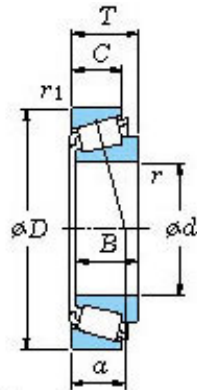

# BEARING MFG. CORP.

■ Mounting dimensions

Lm11949/10 Bearing 2D drawings and 3D CAD models

Koyo Roller Bearing Lm11949/10 Lm11749/10  
 L44649/10 11749/10 11949/10 44649/10 69349/10  
 12649/10 L68149/10 Koyo Wheel Bearing for KIA  
 Pride

Bearing No. LM11949/10

| Bearing No.       | LM11949/10 |
|-------------------|------------|
| d                 | 19.05      |
| D                 | 45.237     |
| T                 | 15.494     |
| B                 | 16.637     |
| r(min)            | 1.2        |
| r1(min)           | 1.2        |
| Cr                | 36.8       |
| C0r               | 30.1       |
| Cu                | 4.25       |
| Grease lub.       | 9400       |
| Oil lub.          | 13000      |
| C                 | 12.065     |
| a                 | 10.0 mm    |
| da                | 25.0       |
| db                | 23.5       |
| Da                | 39.5       |
| Db                | 41.5       |
| ra(max)           | 1.2        |
| rb(max)           | 1.2        |
| e                 | 0.30       |
| Y1                | 2.00       |
| Y0                | 1.10       |
| (Refer.) Mass(kg) | 0.124      |